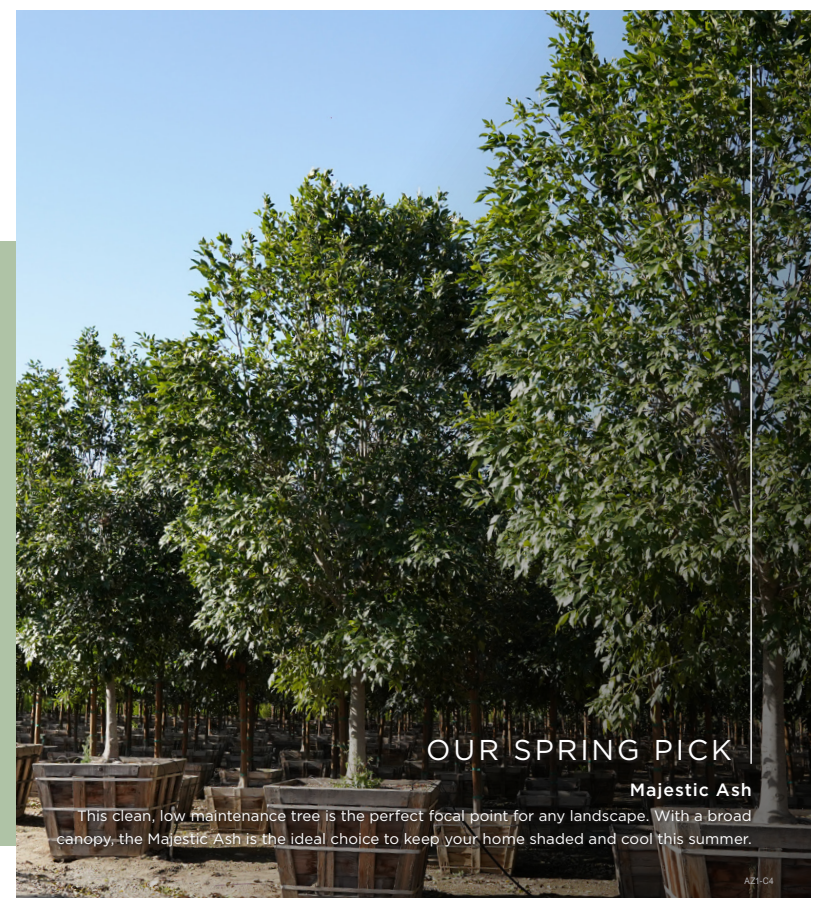

OUR SPRING PICK

Majestic Ash

This clean, low maintenance tree is the perfect focal point for any landscape. With a broad canopy, the Majestic Ash is the ideal choice to keep your home shaded and cool this summer.

A21-04